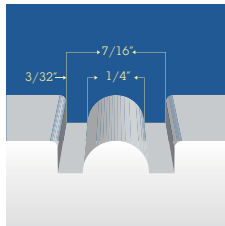

Make Sure it's Nantucket® BeadBoard

Precision is what sets Nantucket® BeadBoard apart: precision is the reason why we're the leader in beadboard manufacture. Investments in unique, state-of-the-art equipment, top flight facilities and employees have been the hallmark of our company since we began. The difference this makes in our products is immediately apparent.

Stock Profiles:

Standard Bead