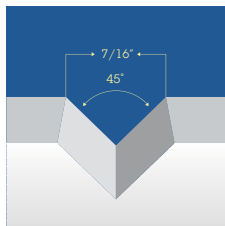

Make Sure it's Nantucket® BeadBoard

Precision is what sets Nantucket® BeadBoard apart: precision is the reason why we're the leader in beadboard manufacture. Investments in unique, state-of-the-art equipment, top flight facilities and employees have been the hallmark of our company since we began. The difference this makes in our products is immediately apparent.

Stock Profiles:

V-Groove

Additional Profiles at www.beadboard.com

Our Products and Custom Order Services

Substrates:

MDF – interior grade products:

		8'	10'	12'	16'
4' Sheets	1/4"	X			
	3/8"	X	X	X	
	1/2"	X	X	X	X
9"-11" Strips	1/2"	X	X	X	X

MRI™ – interior grade (moisture resistant):

		8'	10'	12'	16'
4' Sheets	1/2"	X	X		X
	9"-11" Strips	1/2"	X	X	X

MRX™ – exterior grade (moisture resistant):

		8'	10'	12'	16'
4' Sheets	1/2"	X			X
	9"-11" Strips	1/2"	X		X

PVC – interior & exterior applications:

		8'	10'	12'	16'
4' Sheets	1/2"	X			

EFP – CARB compliant products:

		8'	10'	12'	16'
4' Sheets	1/4"	X			
	3/8"	X	X		
	1/2"	X	X		X
9"-11" Strips	1/2"	X	X		X

If what we have in stock isn't what your project requires, take a look at the additional special order profiles and custom order substrate materials we can use to create the exact beadboard products you need at www.beadboard.com.