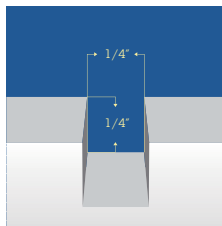

Channel Bead

Additional Profiles at www.beadboard.com

Our Products and Custom Order Services

Substrates:

MDF – interior grade products:

		8'	10'	12'	16'
4' Sheets	1/4"	X			
	3/8"	X	X	X	
	1/2"	X	X	X	X
9"-11" Strips	1/2"	X	X	X	X

MRI™ – interior grade (moisture resistant):

		8'	10'	12'	16'
4' Sheets	1/2"	X	X		X
	9"-11" Strips	1/2"	X	X	X

MRX™ – exterior grade (moisture resistant):

		8'	10'	12'	16'
4' Sheets	1/2"	X			X
	9"-11" Strips	1/2"	X		X

PVC – interior & exterior applications:

		8'	10'	12'	16'
4' Sheets	1/2"	X			

EFP – CARB compliant products:

		8'	10'	12'	16'
4' Sheets	1/4"	X			
	3/8"	X	X		
	1/2"	X	X		X
9"-11" Strips	1/2"	X	X		X

If what we have in stock isn't what your project requires, take a look at the additional special order profiles and custom order substrate materials we can use to create the exact beadboard products you need at www.beadboard.com.